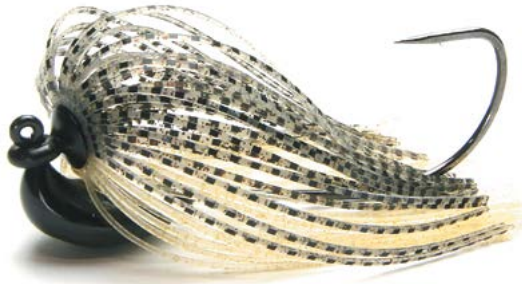

www.KeitechUSA.com

KEITECH

TUNGSTEN RUBBER JIG

MODEL I

CASTING JIG

The Model I jig has many features not found in your ordinary bass jig. The Tungsten tear drop powder coated head is perfectly balanced; it penetrates cover and does not roll over. The hand tied 150 strand skirt is produced from Keitech's exclusive SR-40 silicone. This super soft, fine cut material provides remarkable life-like action. The weed guard is hand glued to ensure perfect alignment to the custom Gamakatsu 3/0 hook. This compact size tournament winning jig excels under all conditions and is the only jig to throw when the money's on the line!

Custom Gamakatsu 2/0 Super Sharp hook

The Tungsten football head is 30% smaller than lead and much harder. This translates into better feel on the retrieve.

The hand tied skirt is produced from KEITECH's exclusive SR-40 silicone. This extra fine cut material provides remarkable life-like action.

KEITECH

TUNGSTEN RUBBER JIG

MODEL III

SWIM JIG

The Model III Swim Jig is a revolutionary Tungsten Swim Jig design that combines a custom Daiichi Super Strong weighted Jig Head with an exclusive SR-40 snap on Silicone skirt with a Screw-in Keeper. When combined, the Jig and Skirt provides perfect Alignment and Balance and becomes totally weedless. The Model III Swim Jig was designed for use with the 4.8 Fat Swing Impact. When used together it becomes the deadliest lure in your arsenal. The weedless design allows the angler to utilize various techniques without ever picking up another rod. Cast it and retrieve on shallow cover, Flip or Pitch it directly at the target, Probe weed beds. The options are endless...