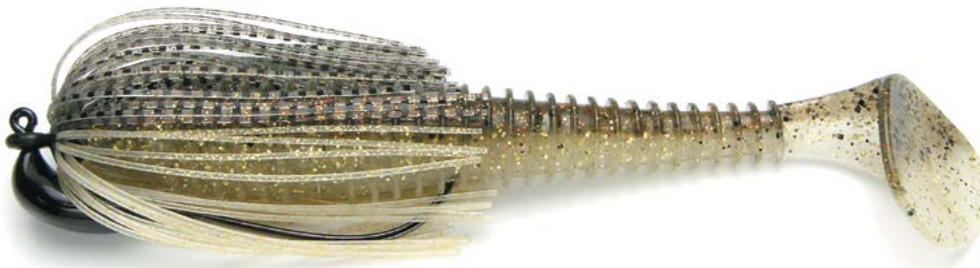

Actual size w/Swing Impact FAT 4.8" trailer